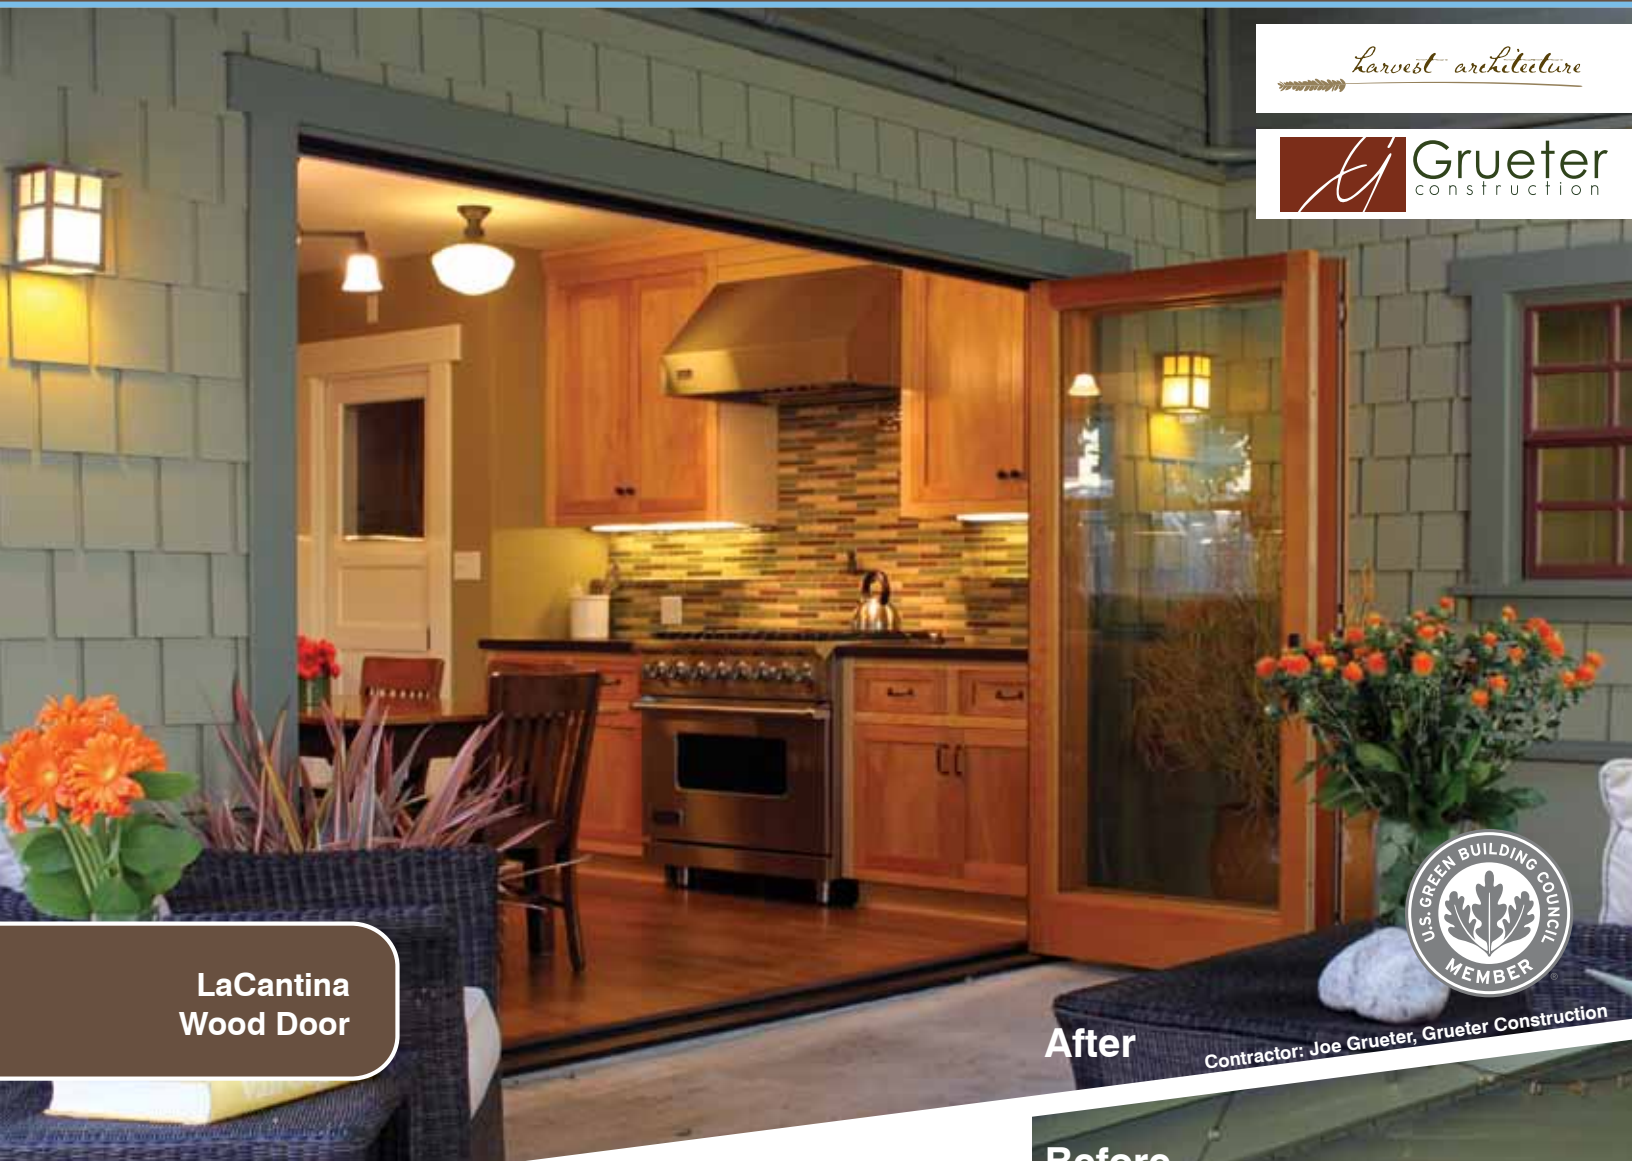

Case Study

Private Residence - Southern California

LACANTINA DOORS

harvest architecture

Grueter
construction

**LaCantina
Wood Door**

After

Contractor: Joe Grueter, Grueter Construction

HARRISON HOME SOUTHERN CALIFORNIA

A 1916 Craftsman historic home kitchen remodel that offered up a few challenges in the process. Their goal was to keep the integrity of the home, all while giving functionality and light to the space. In the design process, the doors became a main focus for the entire room. The Harrison's wanted to blur the distinction between indoors and outdoors, a nod to the family's Japanese heritage. LaCantina Doors all wood series were used to accomplish this.